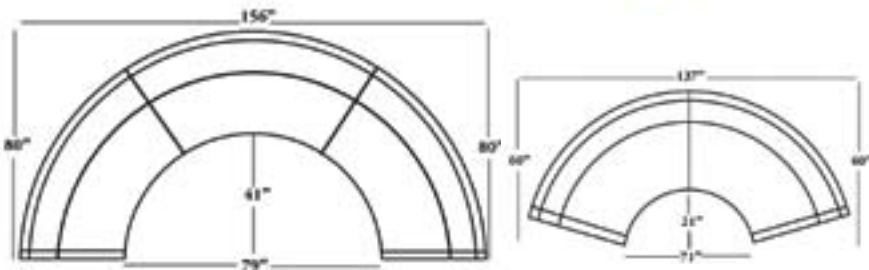

# PALADIN FURNITURE

1211-86L/R LAF/RAF loveseat and 1211-82 armless loveseat shown

	W	H	D	A/H	S/H	S/D	I/A
1211-86L/R LAF/RAF loveseat	78	34	39	23	20	23	75
1211-82 armless loveseat	75	34	39		20	23	75

1211 sectional  
Available in Leather

1211-86L/R LAF/RAF loveseat and 1211-82 armless loveseat shown

	W	H	D	A/H	S/H	S/D	I/A
1211-86L/R LAF/RAF loveseat	78	34	39	23	20	23	75
1211-82 armless loveseat	75	34	39		20	23	75