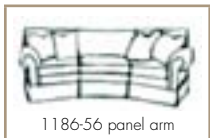

1156-86 sofa

Optional Top Stitch Available for
non-panel arm only

PALADIN FURNITURE

1186-56 panel arm

1156-86 sofa shown

	W	H	D	A/H	S/H	S/D	I/A
1156-86 sofa	117	40	55	27	23	21	65
1156-86TS sofa with top stitch	117	40	55	27	23	21	65
1186-86 sofa w/panel arm	117	40	55	27	23	21	65

1156-86 sofa

Optional Top Stitch Available for
non-panel arm only

1186-56 panel arm

1156-86 sofa shown

	W	H	D	A/H	S/H	S/D	I/A
1156-86 sofa	117	40	55	27	23	21	65
1156-86TS sofa with top stitch	117	40	55	27	23	21	65
1186-86 sofa w/panel arm	117	40	55	27	23	21	65